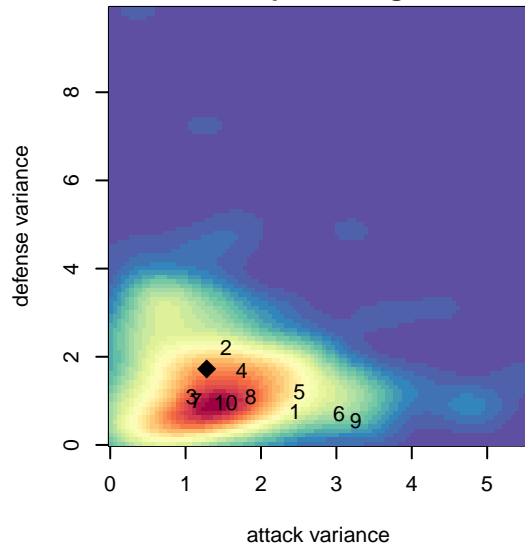

Crossfire Yakima B96

Crossfire Yakima
Yakima, WA
B96 total strength=1468
attack=12.68 defense=8.1
fall league = RCL B96 Div 3
notes= 3RSC 2013, xFire 2014; Mendoza 2013

alt names used:
Crossfire Yakima – Esquivel B18

Venues played:
2014 RCL B96 Div 3

**attack and defense variance (black dot)
relative to other teams
and top 10 in region**

**attack and defense rating
relative to others at age
and all opponents in last 13 months**