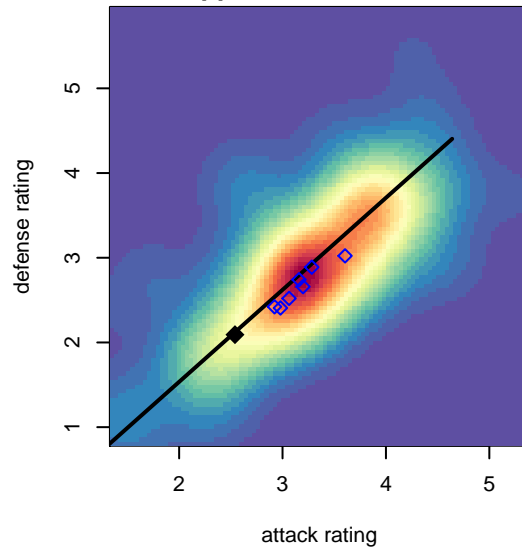

Crossfire Yakima B96

Crossfire Yakima
Yakima, WA
B96 total strength=1468
attack=12.68 defense=8.1
fall league = RCL B96 Div 3
notes= 3RSC 2013, xFire 2014; Mendoza 2013

alt names used:
Crossfire Yakima – Esquivel B18

Venues played:
2014 RCL B96 Div 3

**attack and defense variance (black dot)
relative to other teams
and top 10 in region**

**attack and defense rating
relative to others at age
and all opponents in last 13 months**