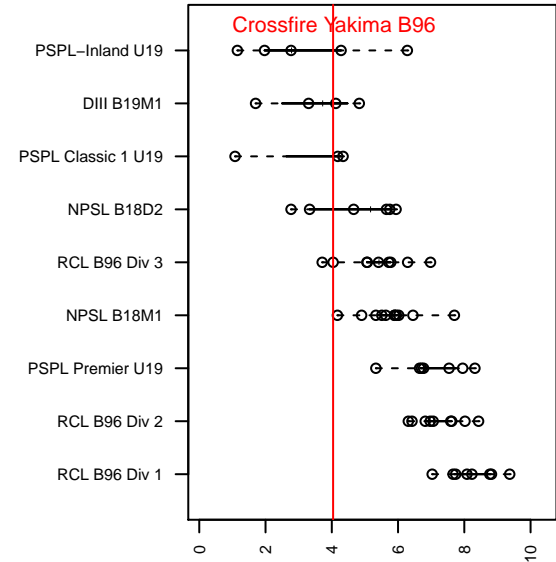

Crossfire Yakima B96

Crossfire Yakima
Yakima, WA
B96 total strength=1468
attack=12.68 defense=8.1
fall league = RCL B96 Div 3
notes= 3RSC 2013, xFire 2014; Mendoza 2013

alt names used:
Crossfire Yakima – Esquivel B18

Venues played:
2014 RCL B96 Div 3

**attack and defense variance (black dot)
relative to other teams
and top 10 in region**

**attack and defense rating
relative to others at age
and all opponents in last 13 months**